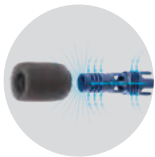

TAILSWEEP PRO