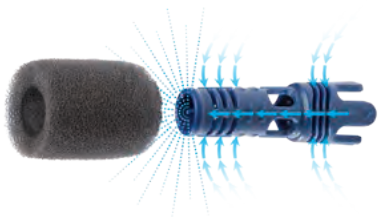

### Polaris TR28P

- Dual Venturi jet design provides strong vacuum power
- Large 2 1/4" vacuum inlet
- Original shaft drive for reliable power and performance
- Includes 31' of feed hose
- Requires Polaris booster pump
- Includes BONUS TailSweep PRO® and zippered debris bag

THP	WEF
0.97	0.7

**IMPROVED!**

**Polaris PB4SQ™ Booster Pump**

- High-performance multistage pump reduces energy use by more than 30%\*
- Redesigned pump body housing features reinforced sidewalls, strengthening ribs and improved inlet and outlet
- TEFC motor and innovative fan are designed for quieter operation
- Includes Quick Connect fittings and easy access to wiring
- Multiple conduit ports for installation flexibility
- Lay-in style bonding lug for faster installation/winterization

**TailSweep PRO®**

- An advanced sweep hose enhancement that provides maximum water propulsion to blow debris out of corners and hard to reach places, while also eliminating water from spraying outside the pool
- Maximum flow for ultimate sweeping action
- No more wet windows or walkways