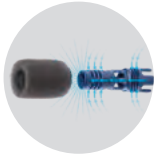

TAILSWEEP PRO