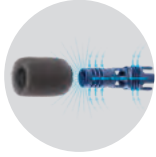

BONUS!

TAILSWEEP PRO