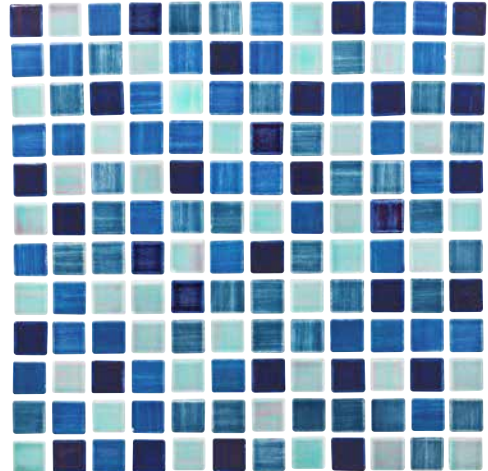

Light Blue
SEA-LIGHT

Royal Blue
SEA-ROYAL

Rustic Blue
SEA-RUSTIC

Teal
SEA-TEAL

Size: 6" x 6"

6" x 6": 4 pcs. = 1.0 sq. ft. nominal

The Blue Seas tile is available in 6" x 6" bullnose tile.

Blonde Mix
MASBMX100

Blue Mix
MASBMX200

Size: 1" x 1"

1" x 1": 1 sht. = 1.0 sq. ft.

Note

This tile features wide shade variations.

Blue Mix
MASBBM1

Blue Gray Mix
MASBBM2

Size: 1" x 2"

1" x 2": 1 sht. = 1.0 sq. ft.

Note

This tile features wide shade variations.

2"x2" Glazed

Traditional | Glossy Porcelain Tile

Blue
HM-206

Lake
BX44

Cobalt
BX250

Deco

Traditional | Stone Look Porcelain Tile

MARBLE BLUE STONE

CONTEMPORARY | GLOSSY Porcelain Tile

Blue Marble

MBS-BLUE

Size: 6" x 6" | 2" x 2"

6" x 6": 4 pcs. = 1.0 sq. ft. nominal | 2" x 2": 1 sht. = 1.0 sq. ft.