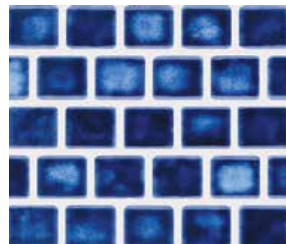

Blue Mix
MASBMX200

Size: 1" x 1"

1" x 1": 1 sht. = 1.0 sq. ft.

Note

This tile features wide shade variations.

Blue Mix
MASBBM1

Blue Gray Mix
MASBBM2

Size: 1" x 2"

1" x 2": 1 sht. = 1.0 sq. ft.

Note

This tile features wide shade variations.

2"x2" Glazed

Traditional | Glossy Porcelain Tile

Blue
HM-206

Lake
BX44

Cobalt
BX250

Size: 2" x 2"

HM: 1 sht. = 1.088 sq. ft. | BX: 1 sht. = 1.07 sq. ft.

Mini Koyn

Traditional | Glossy Porcelain Tile

Cobalt
MK1150

Royal Blue
MK105

Sky Blue
MK262

Blue
MK560

Size: 1" x 1"

1" x 1": 1 sht. = 1.0 sq. ft.

Akron Field

Traditional | Glossy Porcelain Tile

Royal Blue
KAK305

Cloud Olive Blue
KAK325

Size: 3" x 3"

3" x 3": 1 sht. = 1.05 sq. ft.